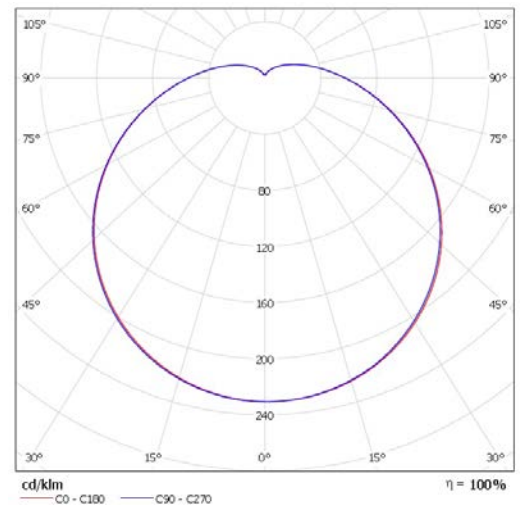

Order Code 64217

General Data

Lamp Socket E27
Design Frosted Dome

Geometric Data

Length (mm) 112.00
Diameter (mm) 60.00
Weight (g) 155

Electric Data

Wattage 6 W
Voltage 100-240 V AC
Power Factor ≥ 0.40
Operating Frequency 50/60 Hz

Photometric Data

Luminous Flux (lm) 410
CRI ≥ 80
CCT 5800 K – cool white
Luminous Intensity (cd) 90
Beam Angle (°) 130°
Lifetime 20,000 hrs

To replace (W) 40 W

| | |
|----------------------------|-------------------------------------|
| Order Code | 64217 |
| Product Description | LED Classic-A E27 6W 5800K CW 410LM |

Technical Packaging Details

| | |
|----------------------------|--------------------------|
| Giftbox Barcode | 6943760242171 |
| Outer Carton Barcode | 26943760242175 |
| Inner Carton Barcode | N.A. |
| Pack Dimensions (HxWxL) | 128 mm x 66 mm x 66 mm |
| Pack Weight | 188g |
| Carton Qty (Shipping Unit) | 10 |
| Carton Dimensions (HxWxL) | 140 mm x 145 mm x 345 mm |
| Cartons/Layer | 15 |
| Layers/Pallet | 6 |
| Units/Pallet | 900 |