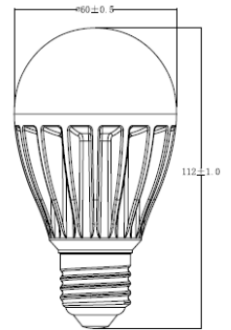

Order Code 64217

General Data

Lamp Socket E27
Design Frosted Dome

Geometric Data

Length (mm) 112.00
Diameter (mm) 60.00
Weight (g) 155

Electric Data

Wattage 6 W
Voltage 100-240 V AC
Power Factor ≥ 0.40
Operating Frequency 50/60 Hz

Photometric Data

Luminous Flux (lm) 410
CRI ≥ 80
CCT 5800 K – cool white
Luminous Intensity (cd) 90
Beam Angle (°) 130°
Lifetime 20,000 hrs

To replace (W) 40 W

| | |
|----------------------------|-------------------------------------|
| Order Code | 64217 |
| Product Description | LED Classic-A E27 6W 5800K CW 410LM |

Technical Packaging Details

| | |
|----------------------------|--------------------------|
| Giftbox Barcode | 6943760242171 |
| Outer Carton Barcode | 26943760242175 |
| Inner Carton Barcode | N.A. |
| Pack Dimensions (HxWxL) | 128 mm x 66 mm x 66 mm |
| Pack Weight | 188g |
| Carton Qty (Shipping Unit) | 10 |
| Carton Dimensions (HxWxL) | 140 mm x 145 mm x 345 mm |
| Cartons/Layer | 15 |
| Layers/Pallet | 6 |
| Units/Pallet | 900 |