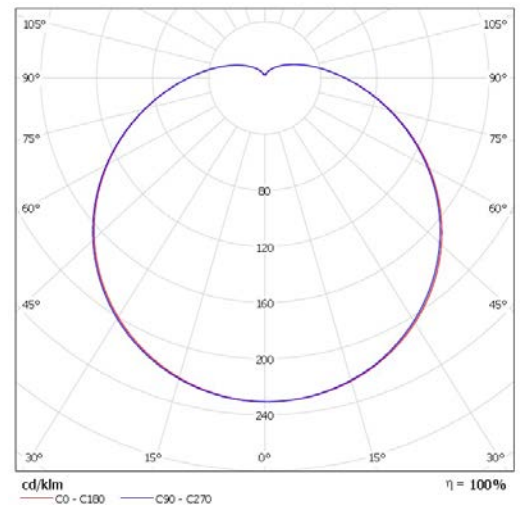

Order Code 64216

General Data

Lamp Socket E27
Design Frosted Dome

Geometric Data

Length (mm) 112.00
Diameter (mm) 60.00
Weight (g) 155

Electric Data

Wattage 6 W
Voltage 100-240 V AC
Power Factor ≥ 0.40
Operating Frequency 50/60 Hz

Photometric Data

Luminous Flux (lm) 380
CRI ≥ 80
CCT 3000 K – warm white
Luminous Intensity (cd) 60
Beam Angle (°) 130°
Lifetime 20,000 hrs

To replace (W) 40 W

Order Code	64216
Product Description	LED Classic-A E27 6W 3000K WW 380LM

Technical Packaging Details

Giftbox Barcode	6943760242164
Outer Carton Barcode	26943760242168
Inner Carton Barcode	N.A.
Pack Dimensions (HxWxL)	128 mm x 66 mm x 66 mm
Pack Weight	188g
Carton Qty (Shipping Unit)	10
Carton Dimensions (HxWxL)	140 mm x 145 mm x 345 mm
Cartons/Layer	15
Layers/Pallet	6
Units/Pallet	900