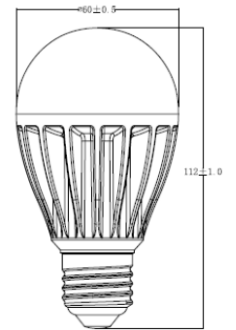

Order Code 64216

General Data

Lamp Socket E27
Design Frosted Dome

Geometric Data

Length (mm) 112.00
Diameter (mm) 60.00
Weight (g) 155

Electric Data

Wattage 6 W
Voltage 100-240 V AC
Power Factor ≥ 0.40
Operating Frequency 50/60 Hz

Photometric Data

Luminous Flux (lm) 380
CRI ≥ 80
CCT 3000 K – warm white
Luminous Intensity (cd) 60
Beam Angle (°) 130°
Lifetime 20,000 hrs

To replace (W) 40 W

Order Code	64216
Product Description	LED Classic-A E27 6W 3000K WW 380LM

Technical Packaging Details

Giftbox Barcode	6943760242164
Outer Carton Barcode	26943760242168
Inner Carton Barcode	N.A.
Pack Dimensions (HxWxL)	128 mm x 66 mm x 66 mm
Pack Weight	188g
Carton Qty (Shipping Unit)	10
Carton Dimensions (HxWxL)	140 mm x 145 mm x 345 mm
Cartons/Layer	15
Layers/Pallet	6
Units/Pallet	900