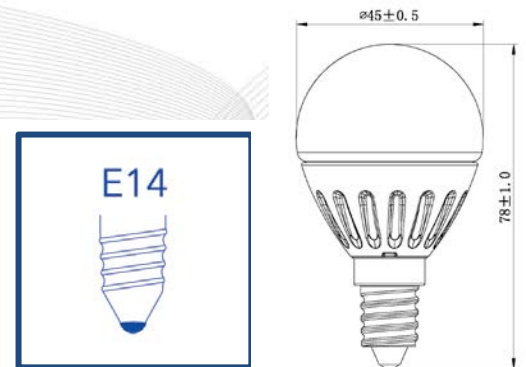

- Replacement for 25 W incandescent lamp
- Compact heatsink
- Same size as incandescent bulb
- Suit for stylish installation
- E14 lamp base
- Lifetime of 20,000 hrs
- Non-dimmable
- 80% Energy Saving

Order Code 64203

General Data

Lamp Socket E14
Design Frosted Dome

Geometric Data

Length (mm) 78.0
Diameter (mm) 45.00
Weight (g) 52

Electric Data

Wattage 4 W
Voltage 100-240 V AC
Power Factor ≥ 0.40
Operating Frequency 50/60 Hz

Photometric Data

Luminous Flux (lm) 210
CRI ≥ 80
CCT 3000 K – warm white
Luminous Intensity (cd) 35
Beam Angle (°) 160°
Lifetime 20,000 hrs

Equivalent to (W) 25 W

Order Code	64203
Product Description	LED Mini-Classic E14 4W 3000K WW 210LM

Technical Packaging Details

Giftbox Barcode	6943760242034
Outer Carton Barcode	26943760242038
Inner Carton Barcode	N.A.
Pack Dimensions (HxWxL)	89 mm x 48 mm x 48 mm
Pack Weight	70g
Carton Qty (Shipping Unit)	10
Carton Dimensions (HxWxL)	108 mm x 110 mm x 255 mm
Cartons/Layer	28
Layers/Pallet	9
Units/Pallet	2520