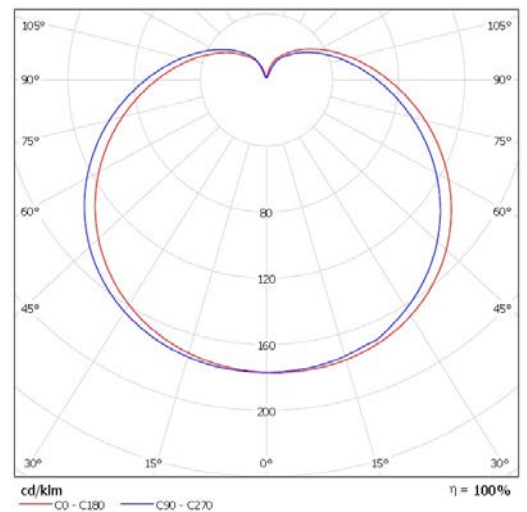

Order Code 64203

General Data

Lamp Socket E14
Design Frosted Dome

Geometric Data

Length (mm) 78.0
Diameter (mm) 45.00
Weight (g) 52

Electric Data

Wattage 4 W
Voltage 100-240 V AC
Power Factor ≥ 0.40
Operating Frequency 50/60 Hz

Photometric Data

Luminous Flux (lm) 210
CRI ≥ 80
CCT 3000 K – warm white
Luminous Intensity (cd) 35
Beam Angle (°) 160°
Lifetime 20,000 hrs

Equivalent to (W) 25 W

Order Code	64203
Product Description	LED Mini-Classic E14 4W 3000K WW 210LM