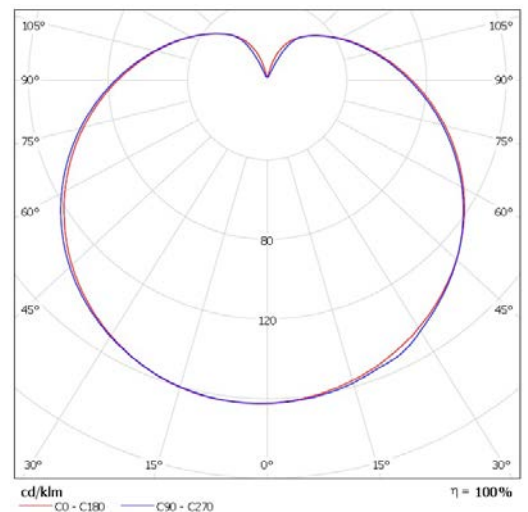

Order Code 64202

General Data

Lamp Socket E27
Design Frosted Dome

Geometric Data

Length (mm) 96.00
Diameter (mm) 60.00
Weight (g) 74

Electric Data

Wattage 4 W
Voltage 100-240 V AC
Power Factor ≥ 0.40
Operating Frequency 50/60 Hz

Photometric Data

Luminous Flux (lm) 210
CRI ≥ 80
CCT 3000 K – warm white
Luminous Intensity (cd) 35
Beam Angle ($^{\circ}$) 170 $^{\circ}$
Lifetime 20,000 hrs

To replace (W) 20 W

Order Code	64202
Product Description	LED Mini-Classic E27 4W 3000K WW 250LM