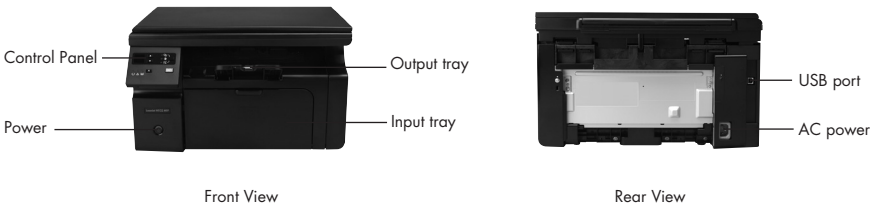

Model specifications and schematic

Model Number	M1132¹
Product Number	CE847A
AIO/MFP Functions	Black-and-white printing, black-and-white copying and colour scanning
PRINT:	
Print Speed², Best Quality	Up to 18 ppm
First Page Out	As fast as 8.5 sec
Print Quality, Best	Up to 600 x 600 dpi (1200 dpi effective)
Print Languages, Std	Host based printer
Envelope Input, Std	None
Two-Sided Printing	Manual (driver support provided)
Input Capacity, Std	150-sheet input tray
Connectivity, Std	Hi-Speed USB 2.0 port
COPY:	
Speed, Max	Up to 19 cpm
Resolution, Text and Graphics	Up to 600 x 400 dpi
Copier Setting	Contrast (lighter/darker); Resolution (copy quality)
Number of Copies, Max	Up to 99 multiple copies
Reduce/Enlarge	30 to 400%
SCAN:	
Scan Resolution:	
Enhanced	Up to 19,200 dpi
Optical	Up to 1200 dpi
Grayscale Levels	256
GENERAL:	
Media Sizes, Std	A4; A5; ISO B5; ISO C5; ISO C5/6; ISO C6; ISO DL; 16K; European postcard; J postcard (Hagaki); J double postcard (Oufuku Hagaki)
Media Types	Paper (plain, laser), envelopes, transparencies, labels, cardstock, postcards
Duty Cycle, Monthly	Up to 8,000 pages
Memory, Std/Max	8 MB
Dimensions (W x D x H)	41.5 x 26.5 x 25 cm
Weight	7.0 kg
¹ Not available in China and India.	
² Exact speed varies depending on system configuration, software application, driver, and document complexity.	

HP LaserJet Pro M1132 MFP

Supplies and accessories

See [Original HP Printing Supplies](#) for complete media compatibility and additional information on supplies. See [HP Accessories](#) for more information on connectivity, paper-handling solutions and printer memory.

Print Cartridges

- HP LaserJet Black Print Cartridge CE285A

Media

For a range of HP Business Communications Papers, See [Original HP Printing Supplies](#) for complete information:

- HP LaserJet Paper
- HP Inkjet Paper

Cables

- USB cable, A-B, 2 metre C6518A