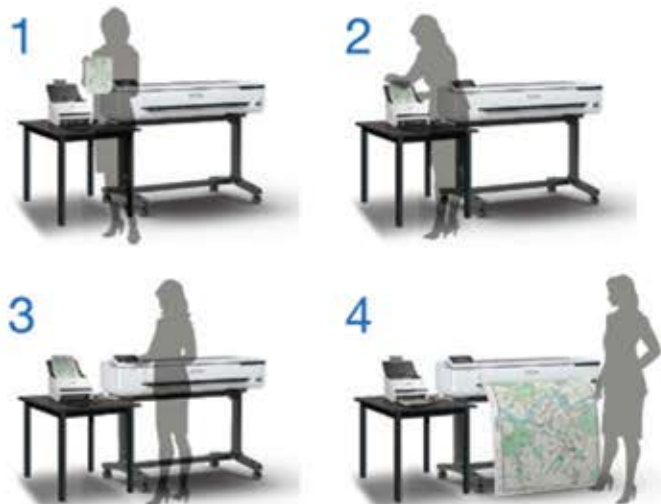

Seamless Scan To Print

Scan and enlarge your printouts in just four easy steps without needing to connect to a computer. Using compatible Epson scanners*, you can seamlessly scan and print directly from the T-series printers.

*Recommended scanners: WorkForce DS-530, DS-6500, DS-60000.