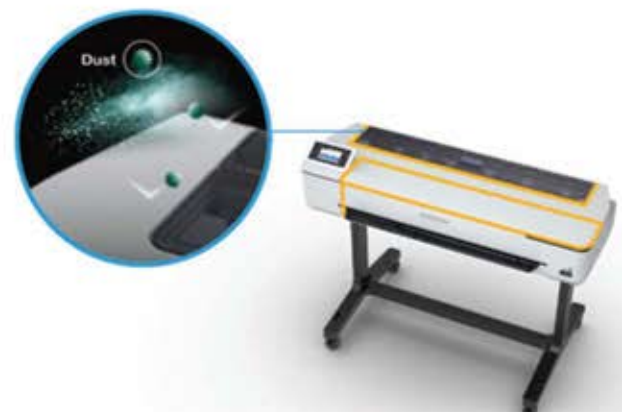

Anti-dust Design

Incorporating a unique anti-dust design, the T-Series printers require minimal cleaning and maintenance that are required for environments that are traditionally dusty, such as, construction sites.