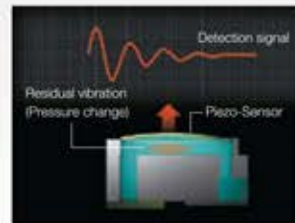

### Precision Printhead Technology

The T-series comes equipped with the next-generation PrecisionCore printhead technology, enabling superior print speed, quality and reliability. PrecisionCore technology utilises piezo elements to mechanically eject the ink. This heatless technology prolongs printhead longevity, providing reliable long-term operation.

The PrecisionCore technology, as well as Variable Size Dot Technology, allow the ink droplets to be controlled to the finesse of 3.5 picolitres.

### Nozzle Verification Technology

Print without interruptions with the advanced built-in Nozzle Verification Technology (NVT). This technology monitors nozzle health and adjusts print quality automatically without interruption, even during printing.