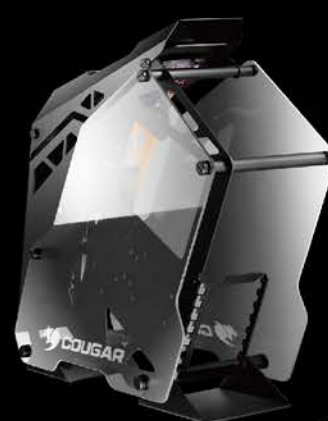

CONQUER

ALL NEW ULTIMATE DREAM MASTERPIECE

Conquer is based on COUGAR's outstanding and consistent military design DNA with truss-aesthetics. Through the innovative aluminum alloy frame to forge an all new ultimate and stylish masterpiece. The open-frame concept composed of strengthened aluminum alloy frame with two 5mm thick tempered glass side panels to be the most stylish design, in addition, you can showcase your high-end and powerful gaming system with amazing vision beyond your imagination. COUGAR Conquer is an ultimate masterpiece in of your dreams.

FEATURES

- Based on outstanding and consistent with COUGAR military design DNA and truss-aesthetics. All the aluminum alloy frame is made meticulously with CNC mill for refining every design detail.
- Put your components on display through beautiful 5mm thick tempered glass with aluminum alloy frame to showcase directly your high-end and powerful gaming system.
- Easy to assemble framing design with superior expandability for builders.
- Cooling is a key factor for gamers, overclockers and PC enthusiasts in general, Conquer offers all they could ask for. With support for 360mm water cooling radiator at top and for 240mm water cooling radiator at front for superior air-flow and cooling performance.
- Equipped with triple COUGAR 120mm CFD LED fans.
- Support 3.5" HDD x 3 max. and 2.5" HDD/SSD x 4 max.
- Support high-end graphics cards up to 350mm to enjoy the latest games.
- Front I/O panel with 2 USB3.0 connectors.

SPECIFICATIONS