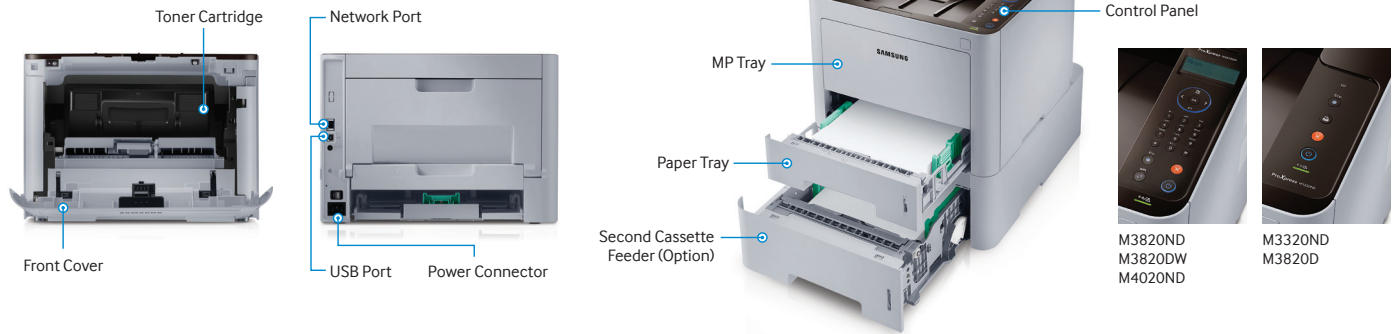

Samsung Printer ProXpress

M4020 | 3820 | 3320 series

Configuration

Specifications