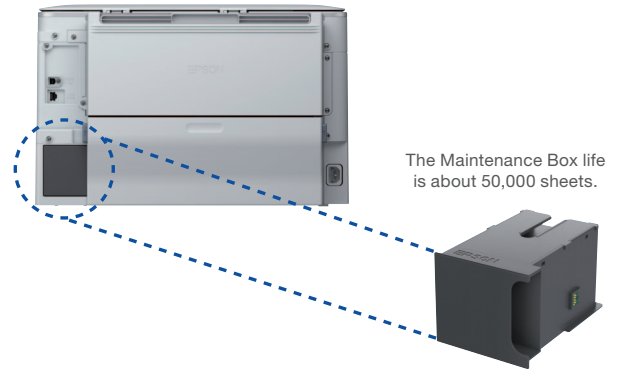

Reliable and Easy to Maintain

The Epson WorkForce Pro WP-4511 and WP-4521 are designed to support a high monthly duty cycle of up to 20,000 pages. For added convenience, these two models come with an easily replaceable maintenance box so that you do not need to bring the printer for servicing when the ink pad is full.

The Maintenance Box life is about 50,000 sheets.

Duplex ADF for WorkForce Pro WP-4521

The 30-sheet duplex Automatic Document Feeder (ADF) increases your productivity with double-sided scan, copy and fax capabilities. The Copy function automatically collates pages in order, saving time spent on manual sorting.