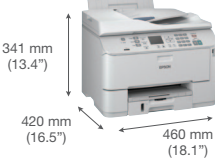

Epson WorkForce Pro 4521

Weight: 13.8 kg