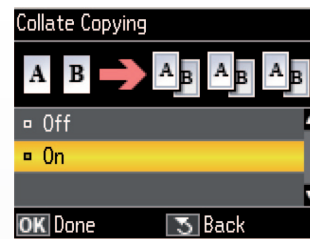

Ready to Connect

The Epson WorkForce Pro WP-4511 and WP-4521 are equipped with Hi-Speed USB 2.0 as well as Ethernet connectivity, making them ideally suited for office and SOHO environments. Our easy setup solution makes it a breeze to share your WorkForce Pro printer with PCs, laptops and even smartphones.

Epson Net Config

- Easy network installation and settings for office environments

Epson iPrint 2.0

- Print photos, web pages and documents wirelessly from Apple® and Android® mobile devices when printer is connected to a WiFi router
- Scan, save and share files
- Supports online cloud services such as Box.net, Dropbox and Evernote

Impressive Business Printing Quality

Presenting your best is easy with re-engineered print head and DURABrite™ Ultra Inks, an all-purpose ink that promises brilliant printouts for reports, charts and photos that last. Superior printing quality is now possible with this revolutionary smudge, fade and water resistant ink. What's more, its instant drying formula makes it ideal for double-sided printing.

Reliable and Easy to Maintain

The Epson WorkForce Pro WP-4511 and WP-4521 are designed to support a high monthly duty cycle of up to 20,000 pages. For added convenience, these two models come with an easily replaceable maintenance box so that you do not need to bring the printer for servicing when the ink pad is full.

The Maintenance Box life is about 50,000 sheets.

Duplex ADF for WorkForce Pro WP-4521

The 30-sheet duplex Automatic Document Feeder (ADF) increases your productivity with double-sided scan, copy and fax capabilities. The Copy function automatically collates pages in order, saving time spent on manual sorting.

Designed for Ease of Use