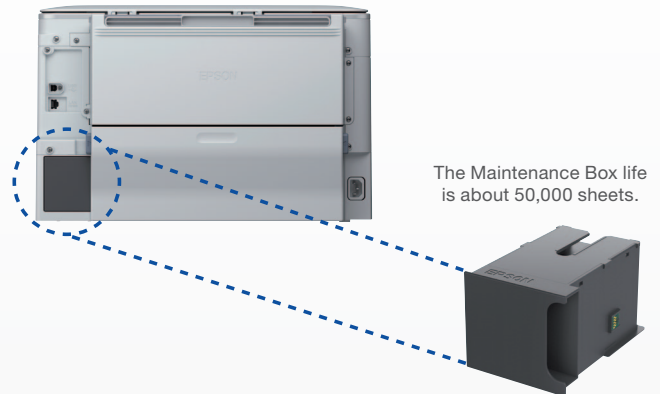

Reliable and Easy to Maintain

The Epson WorkForce Pro WP-4011 is designed to support a high monthly duty cycle of up to 20,000 pages. For added convenience, WP-401 comes with an easily replaceable maintenance box so that you do not need to bring the printer for servicing when the ink pad is full.